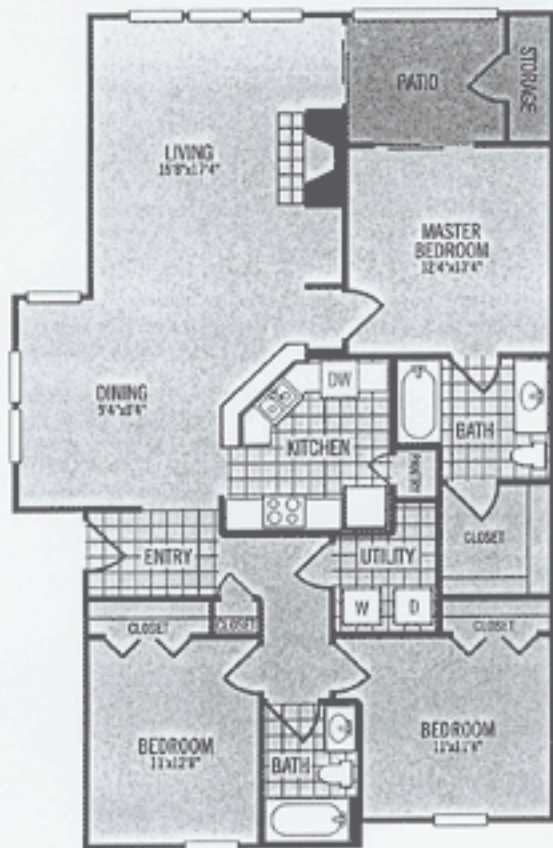

# Augusta

THREE BEDROOM / TWO BATH

1,372 Square Feet\*

\* Square footage & room dimensions are approximate.