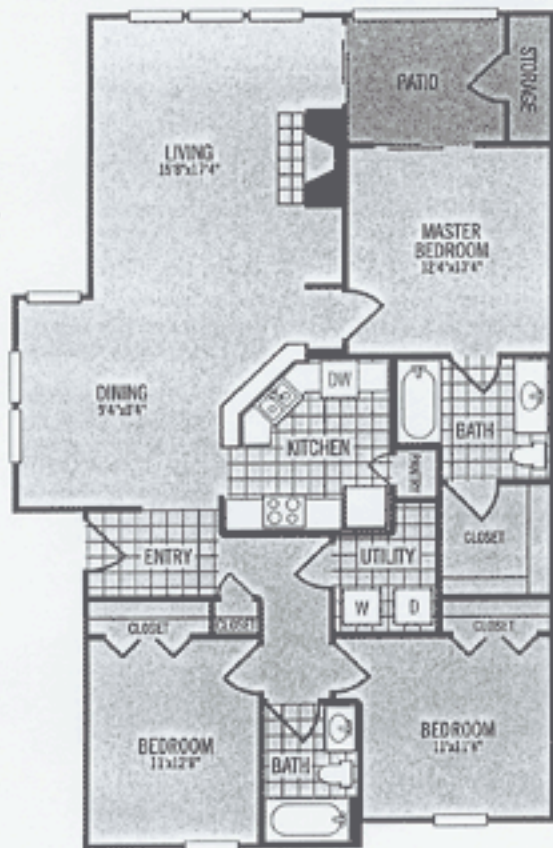

Augusta

THREE BEDROOM / TWO BATH

1,372 Square Feet*

* Square footage & room dimensions are approximate.