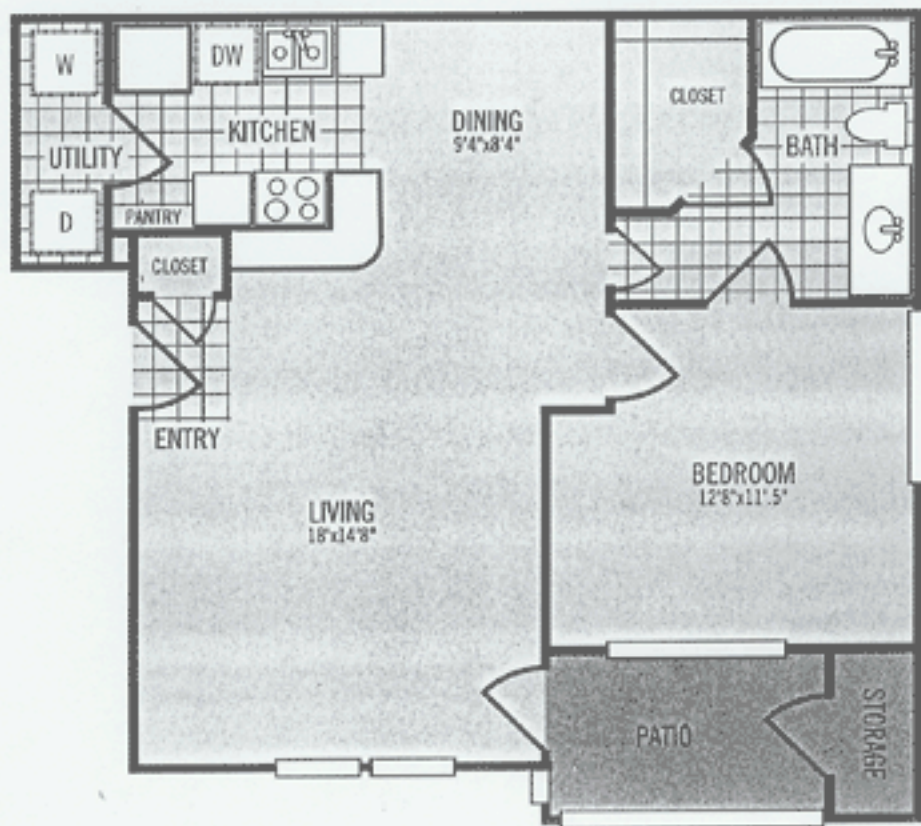

# *Sumerlin*

ONE BEDROOM / ONE BATH  
*734 Square Feet\**

*\* Square footage & room dimensions are approximate.*