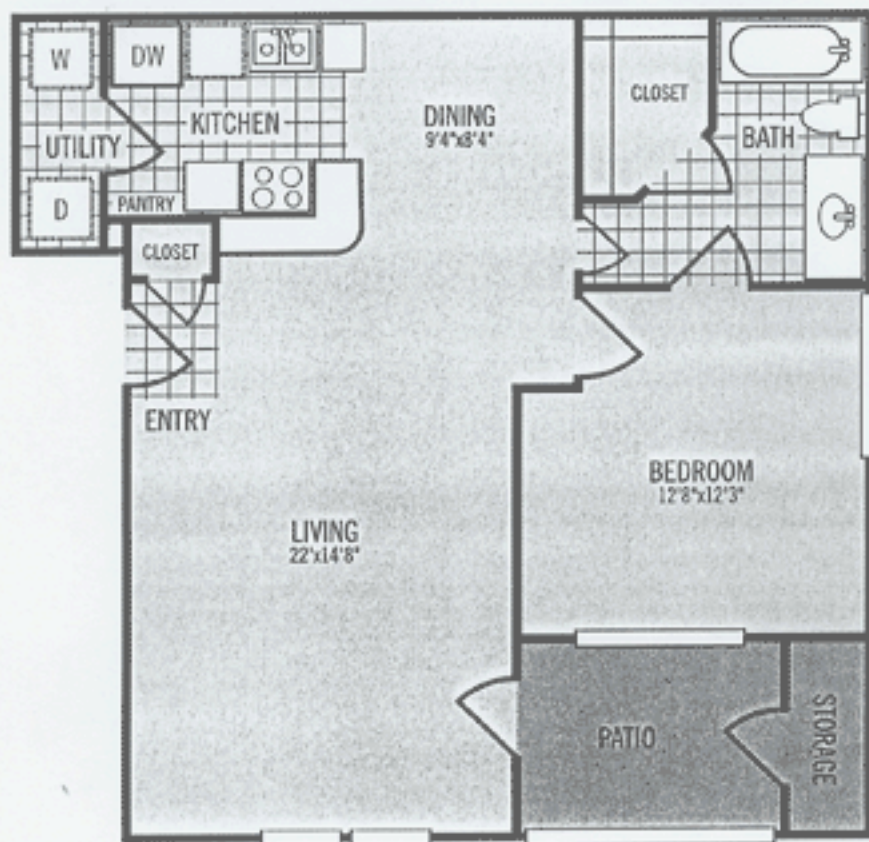

Sawgrass
ONE BEDROOM / ONE BATH
801 Square Feet*

* Square footage & room dimensions are approximate.