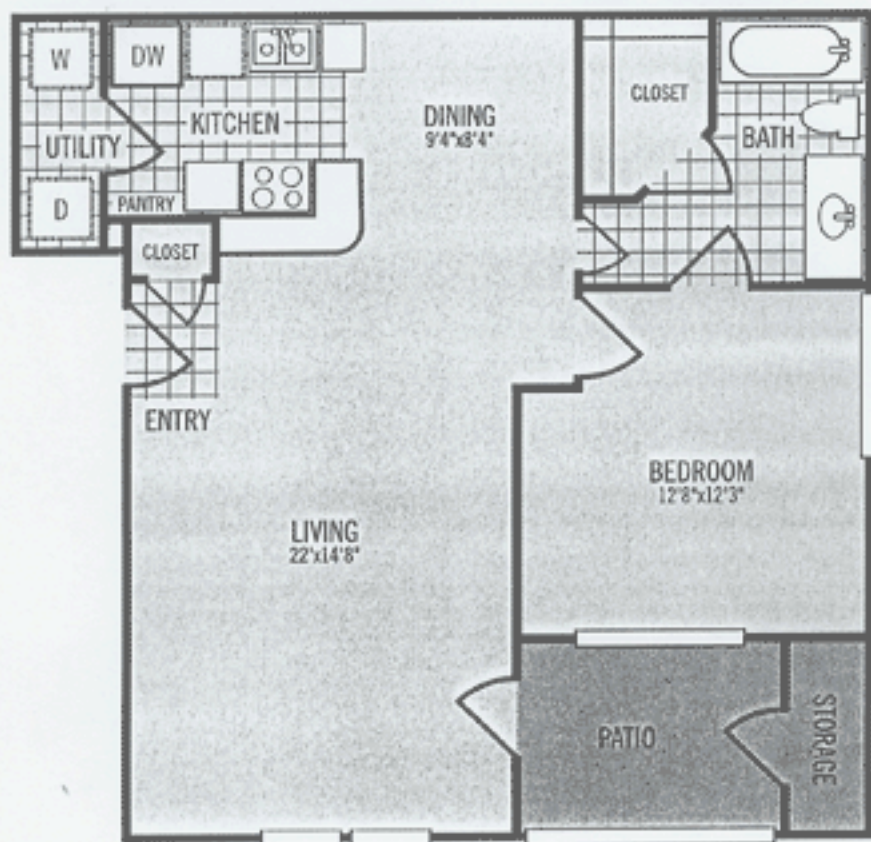

Sawgrass
ONE BEDROOM / ONE BATH
801 Square Feet*

* Square footage & room dimensions are approximate.