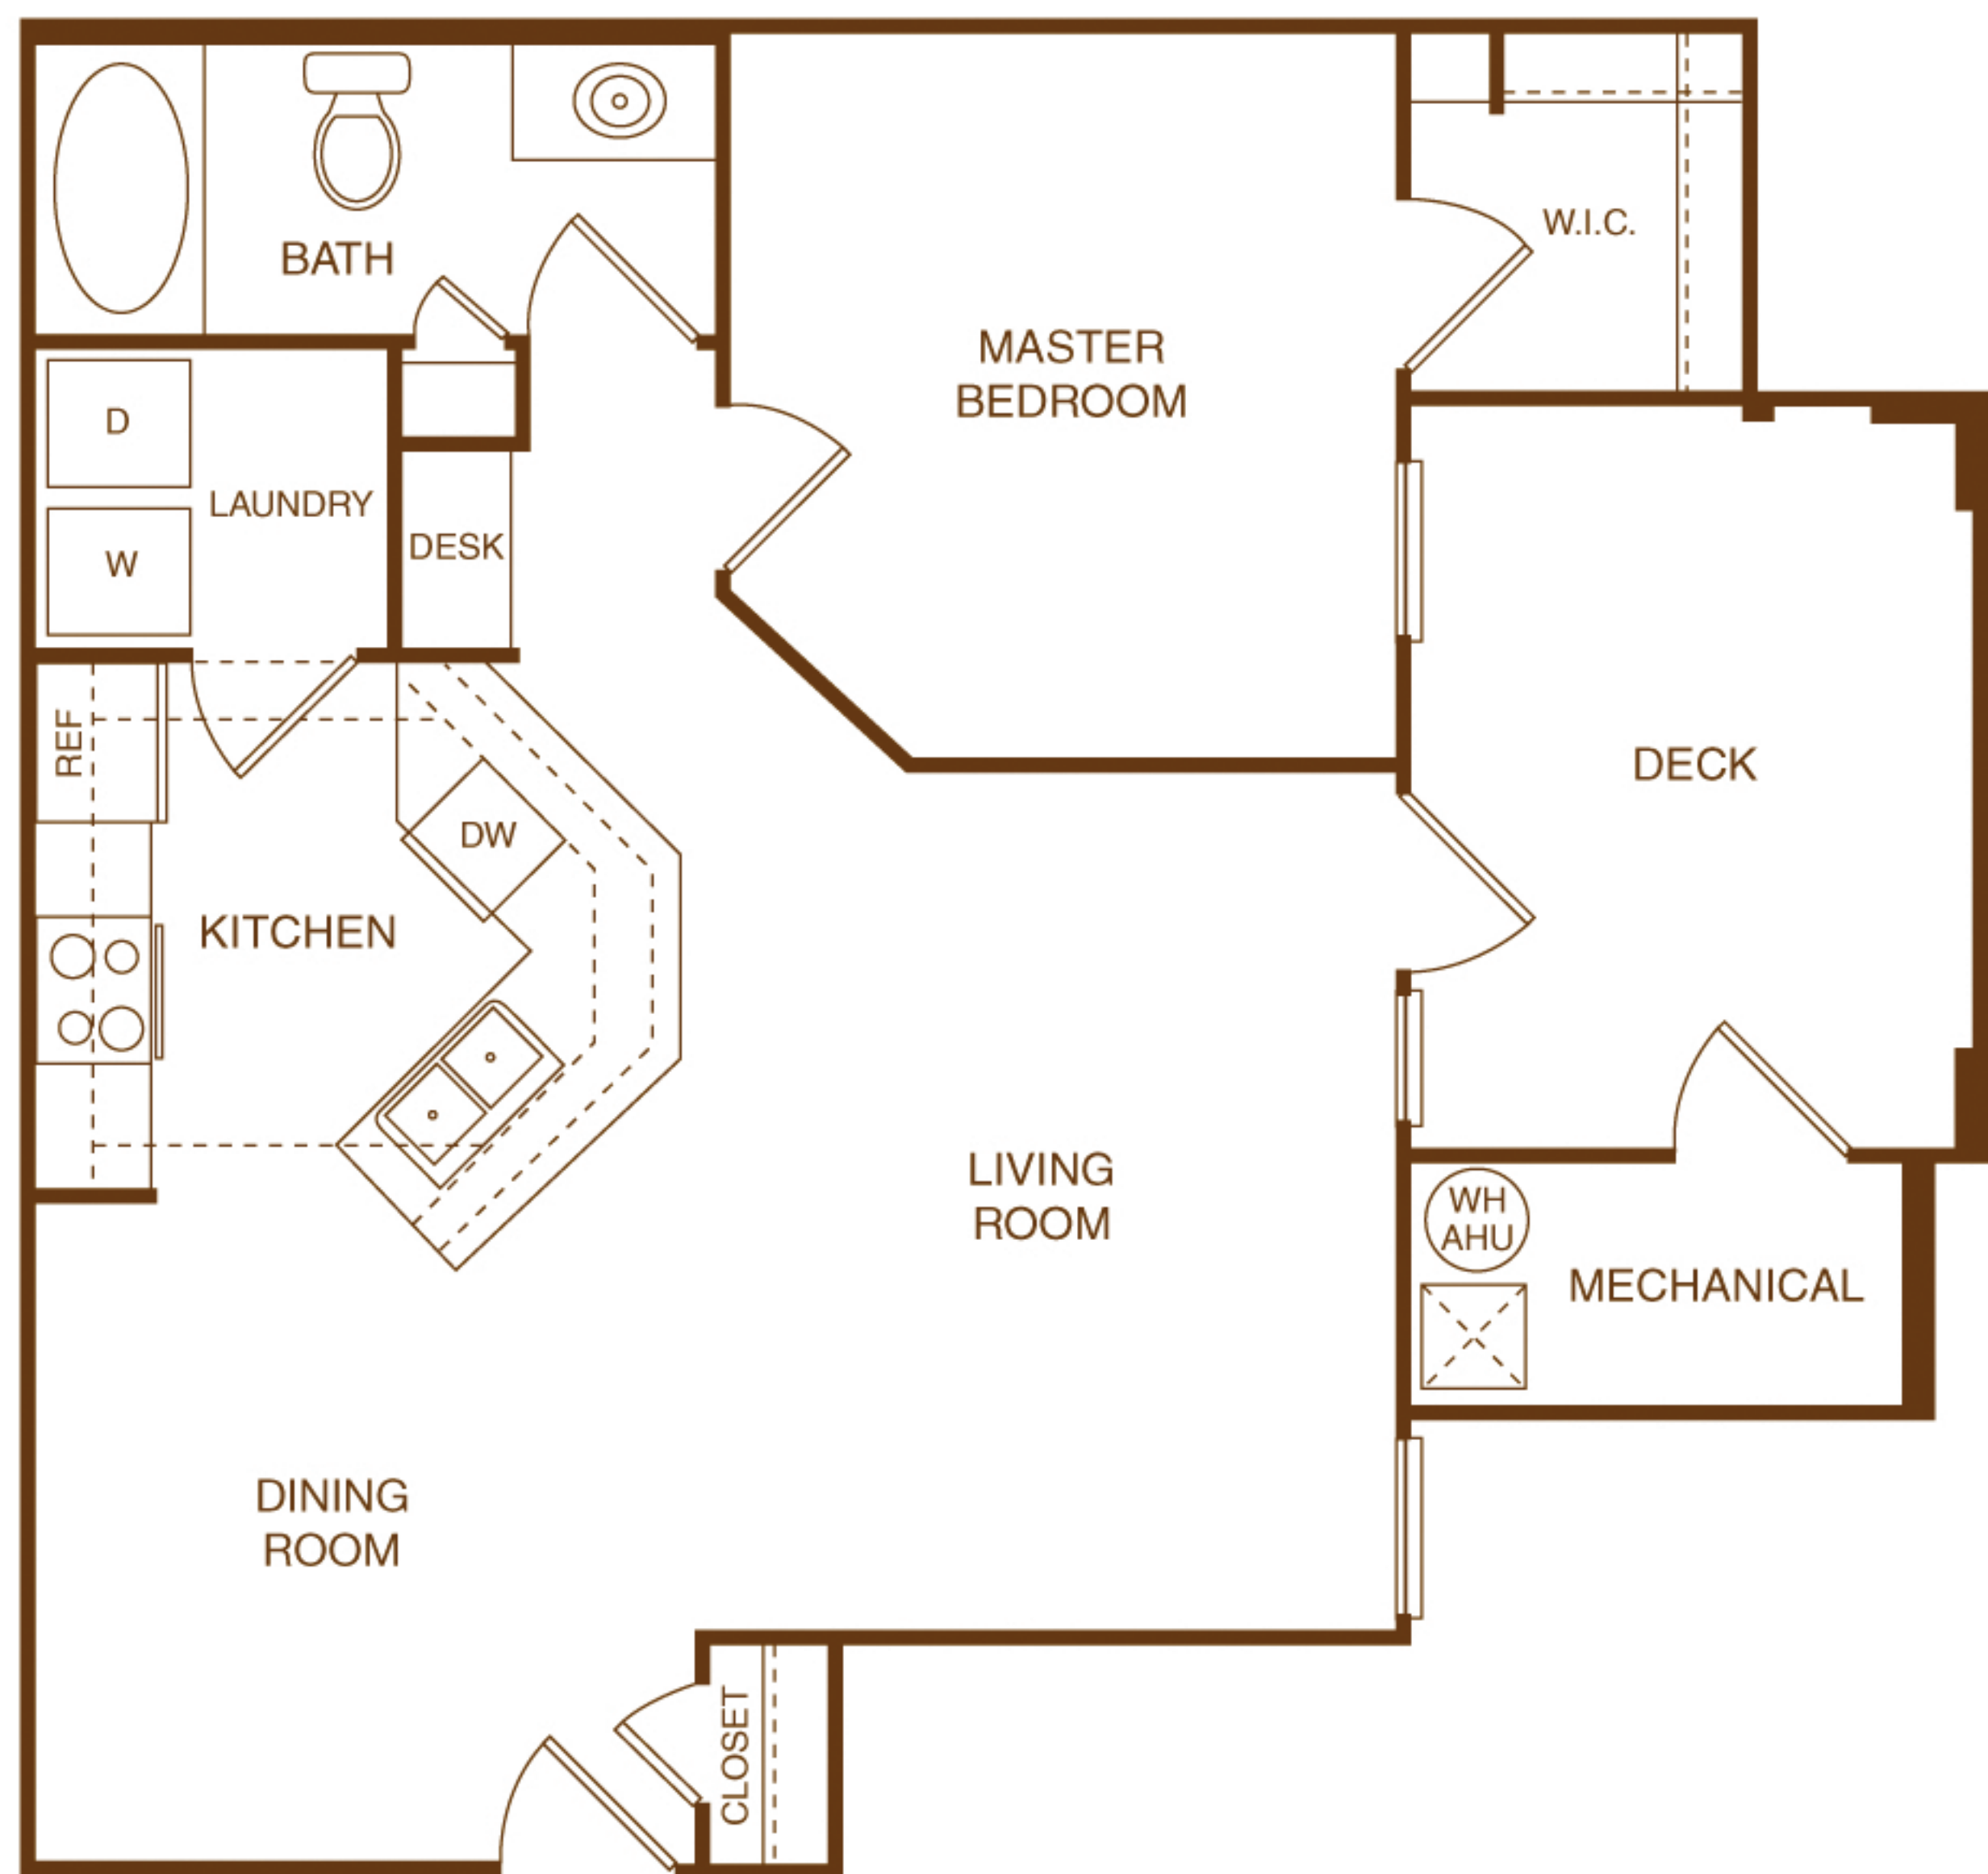

1 BEDROOM 1 BATH

UNIT A

Approximate
Total Sq. Feet – 937

ALL DEPICTIONS OF APPLIANCES, COUNTERS, SOFFITS, FLOOR COVERING AND OTHER MATTERS OF DETAIL ARE CONCEPTUAL ONLY AND ARE NOT NECESSARILY INCLUDED IN EACH UNIT.
CONSULT YOUR PURCHASE AGREEMENT AND THE PROSPECTUS FOR THE ITEMS INCLUDED WITH THE UNIT.
ALL DIMENSIONS ARE APPROXIMATE AND SUBJECT TO CHANGE IN ACCORDANCE WITH THE PURCHASE AGREEMENT.